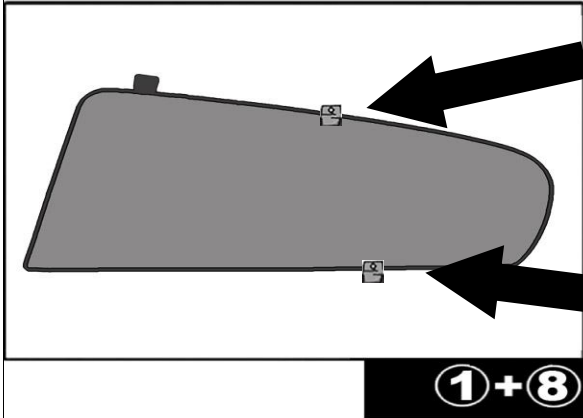

INSTALLATION INSTRUCTIONS

MERCEDES E CLASS 4 DOOR 2011

MB-ECLS-4-B

COMPONENTS INCLUDED

SHADES

FIXING CLIPS

SIDE SHADE INSTALLATION

REAR SHADE INSTALLATION