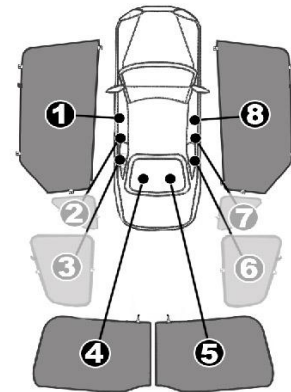

INSTALLATION INSTRUCTIONS

MERCEDES E CLASS 4 DOOR 2011

MB-ECLS-4-B

COMPONENTS INCLUDED

SHADES

FIXING CLIPS

SIDE SHADE INSTALLATION

REAR SHADE INSTALLATION