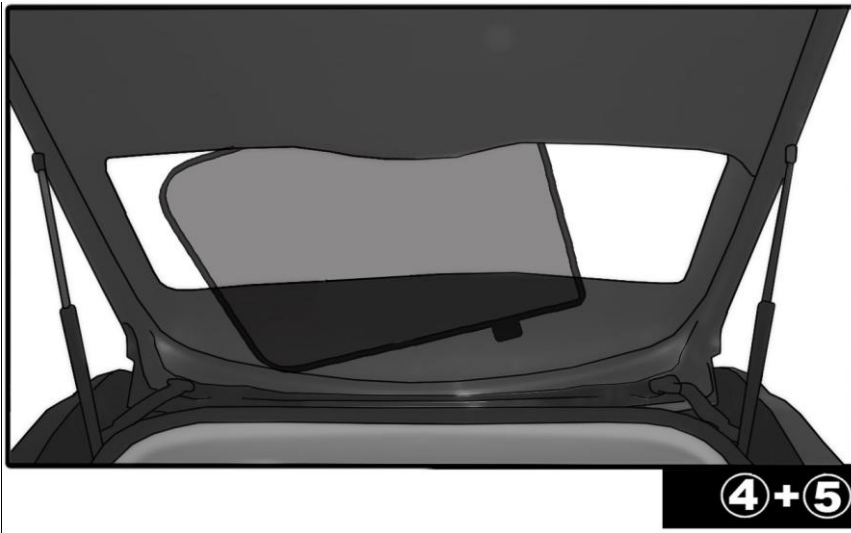

INSTALLATION INSTRUCTIONS

MERCEDES E CLASS 4 DOOR 2011

MB-ECLS-4-B

COMPONENTS INCLUDED

SHADES

FIXING CLIPS

SIDE SHADE INSTALLATION

REAR SHADE INSTALLATION