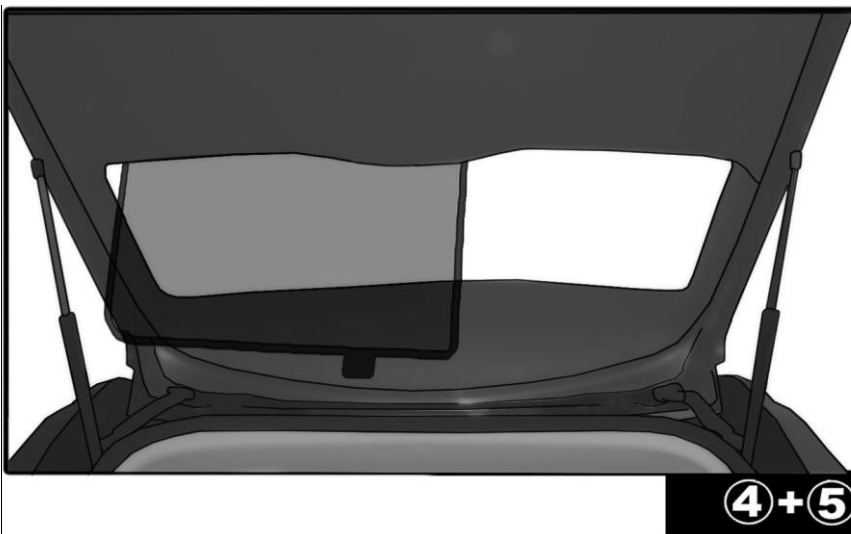

INSTALLATION INSTRUCTIONS

MERCEDES E CLASS 4 DOOR 2011

MB-ECLS-4-B

COMPONENTS INCLUDED

SHADES

FIXING CLIPS

SIDE SHADE INSTALLATION

REAR SHADE INSTALLATION