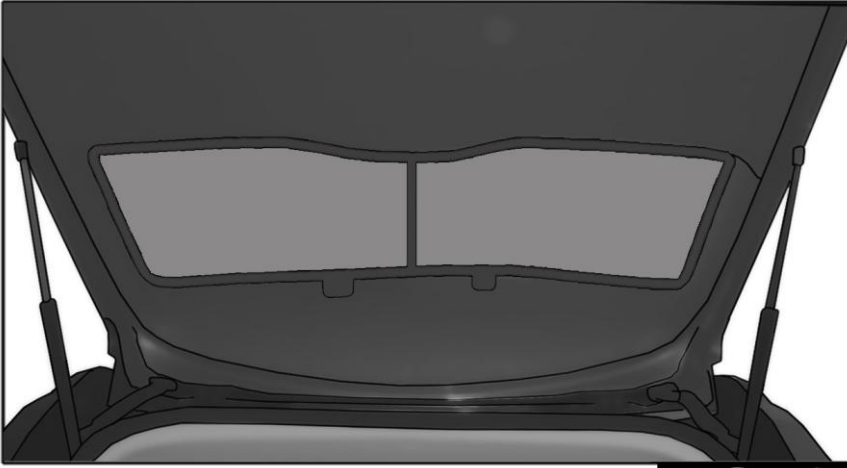

REAR SHADE INSTALLATION

④+⑤