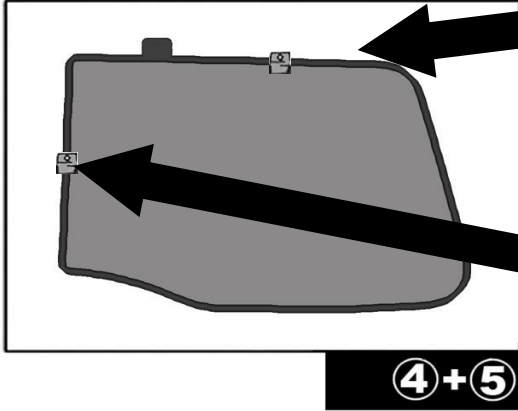

INSTALLATION INSTRUCTIONS

MERCEDES E CLASS 4 DOOR 2011

MB-ECLS-4-B

COMPONENTS INCLUDED

SHADES

FIXING CLIPS

SIDE SHADE INSTALLATION

REAR SHADE INSTALLATION