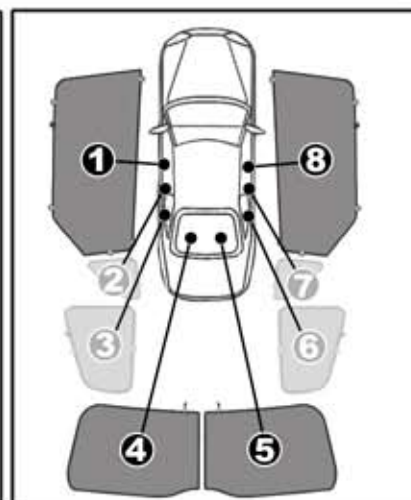

INSTALLATION INSTRUCTIONS

KIA PICANTO 2011

KIA-PICA-5-X

COMPONENTS INCLUDED

SHADES

FIXING CLIPS

SIDE SHADE INSTALLATION

①+⑧