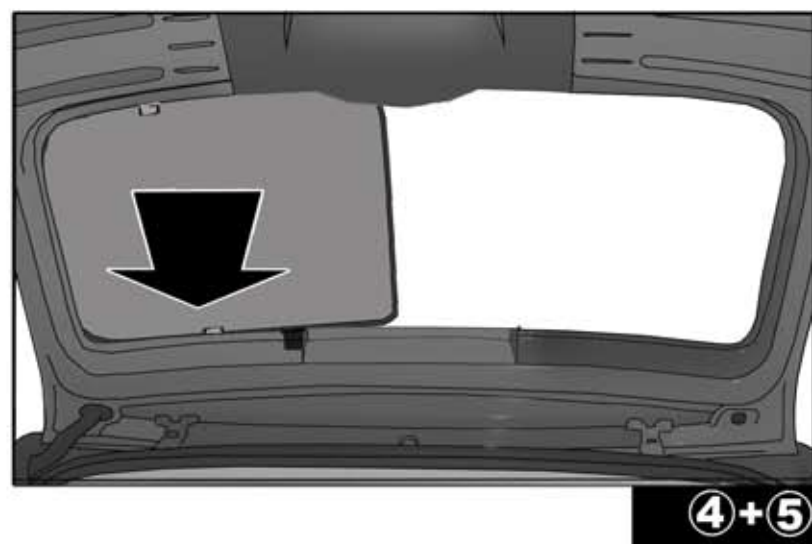

REAR SHADE INSTALLATION