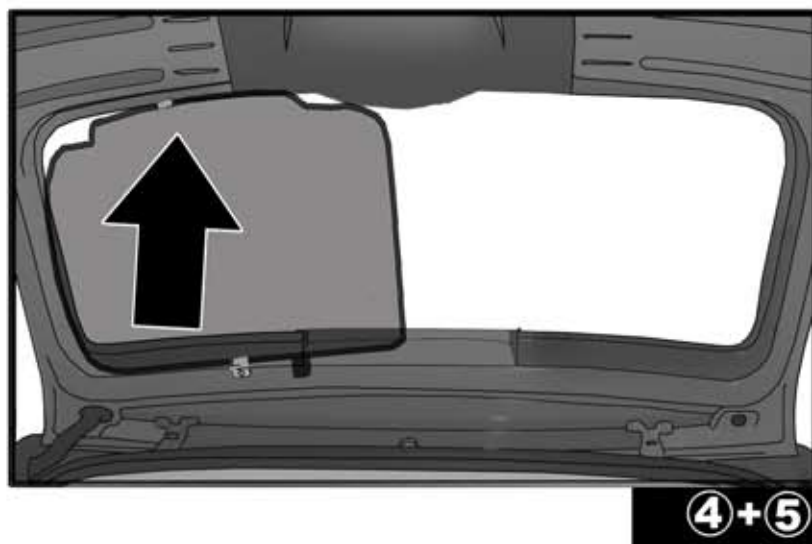

REAR SHADE INSTALLATION