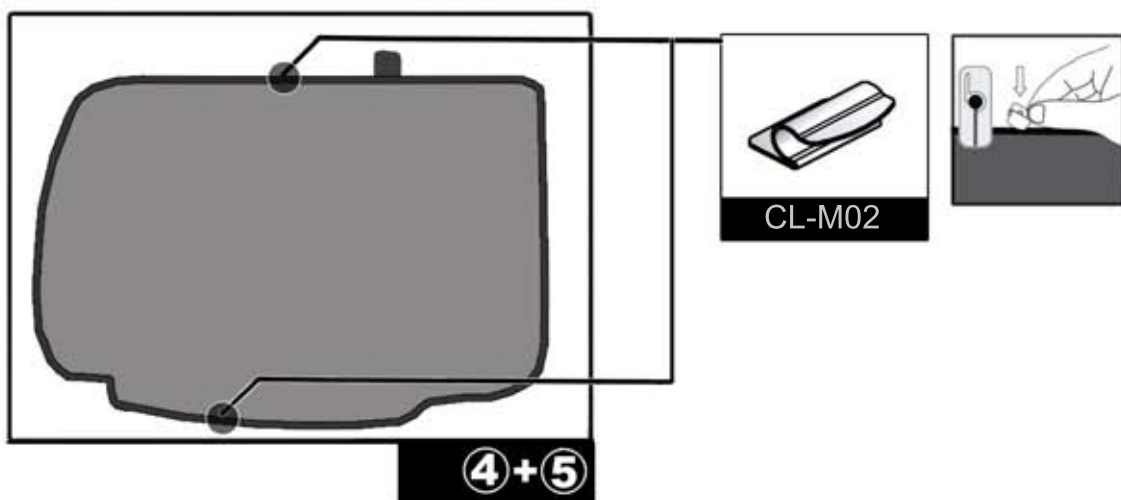

REAR SHADE INSTALLATION